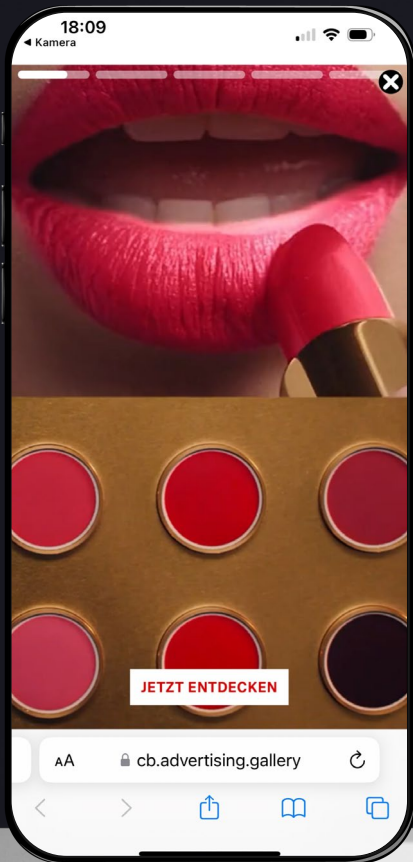

FORMATS & SPECIFICATIONS

YOC MYSTERY AD® - STORY

VISUALS

Photoshop File (.psd) / Figma
640x960px
With Smartobjects and HD Visuals
[TEMPLATE HERE!](#)
Layer effects cannot be applied!

Image or Video Content for the Storyline
(Max. 5 Story Panels possible)

TEXT & WORDINGS

Font Files (OTF / TTF)
Ad Texts (Headline, Subline, etc.)
CTA Wording

CI

CI Specifications
Brand Logo
If possible
Sample Banners and Storyboard

OPTIONAL VIDEO

MP4 / MOV
16:9 / 9:16 / 1:1
HD Quality
Max. 30 Sec.
(Recommended 15 Sec.)

Timings & Delivery