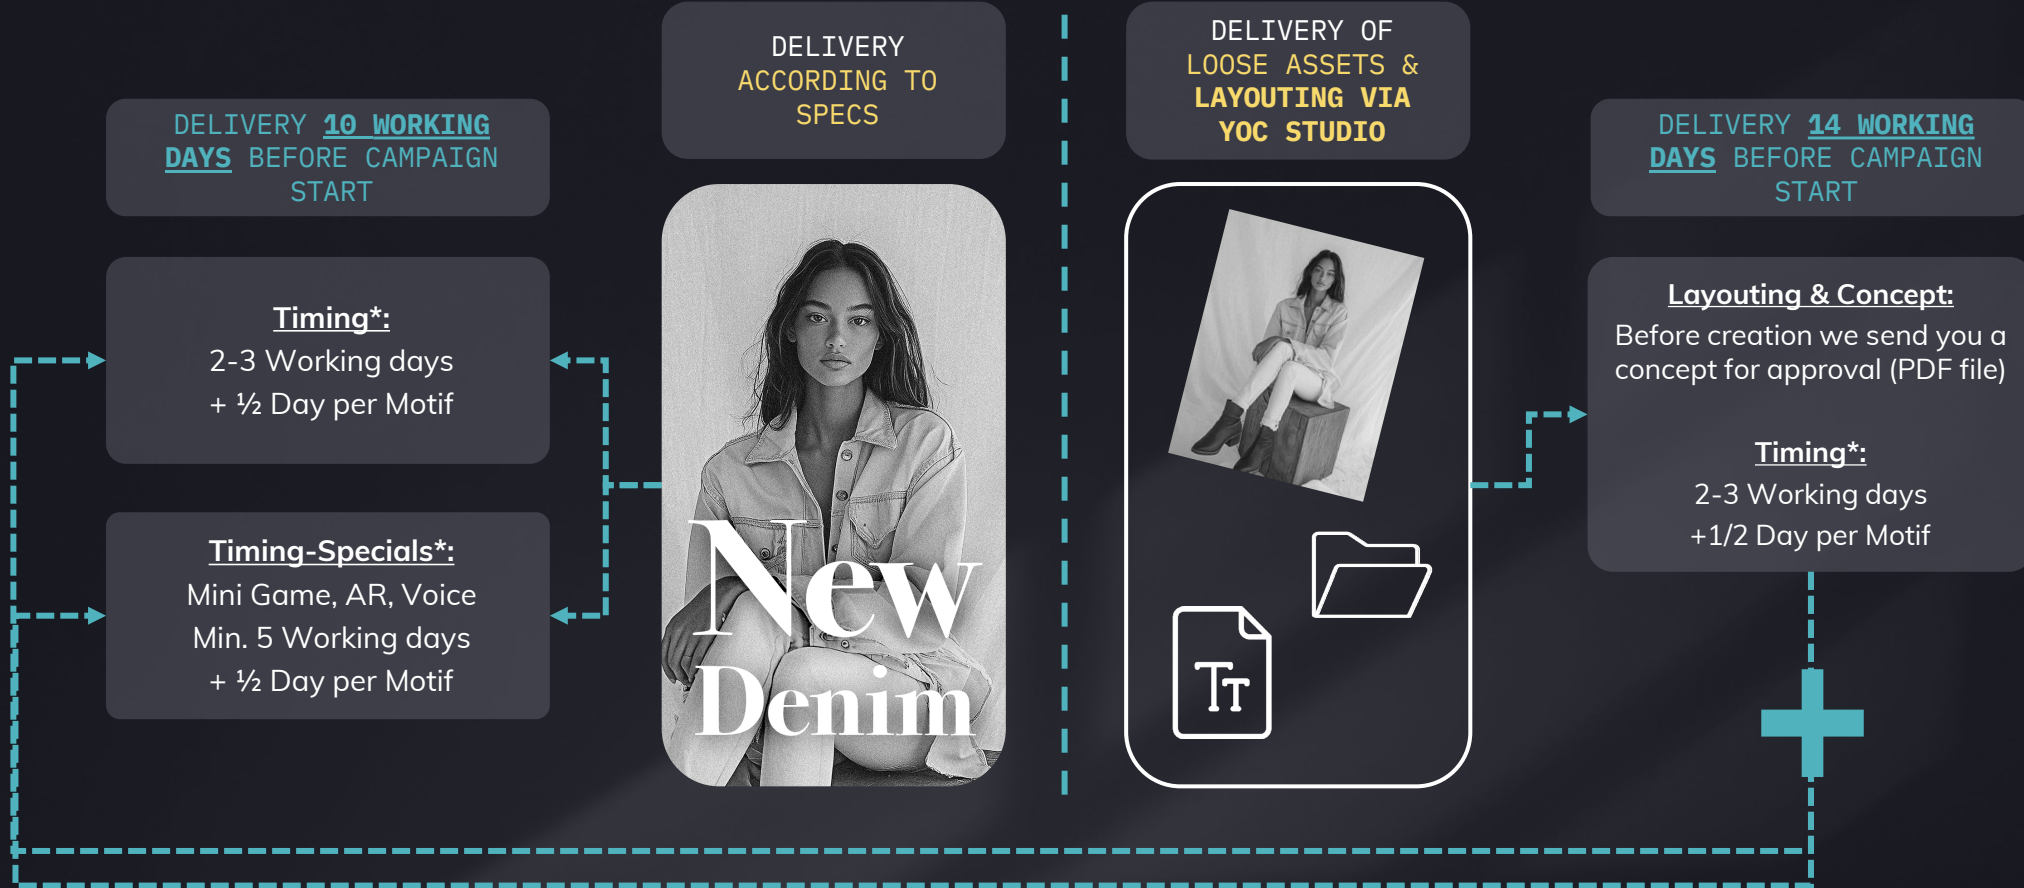

CREATION BY YOC

TIMINGS & DELIVERY

Delivery:
studio@yoc.com