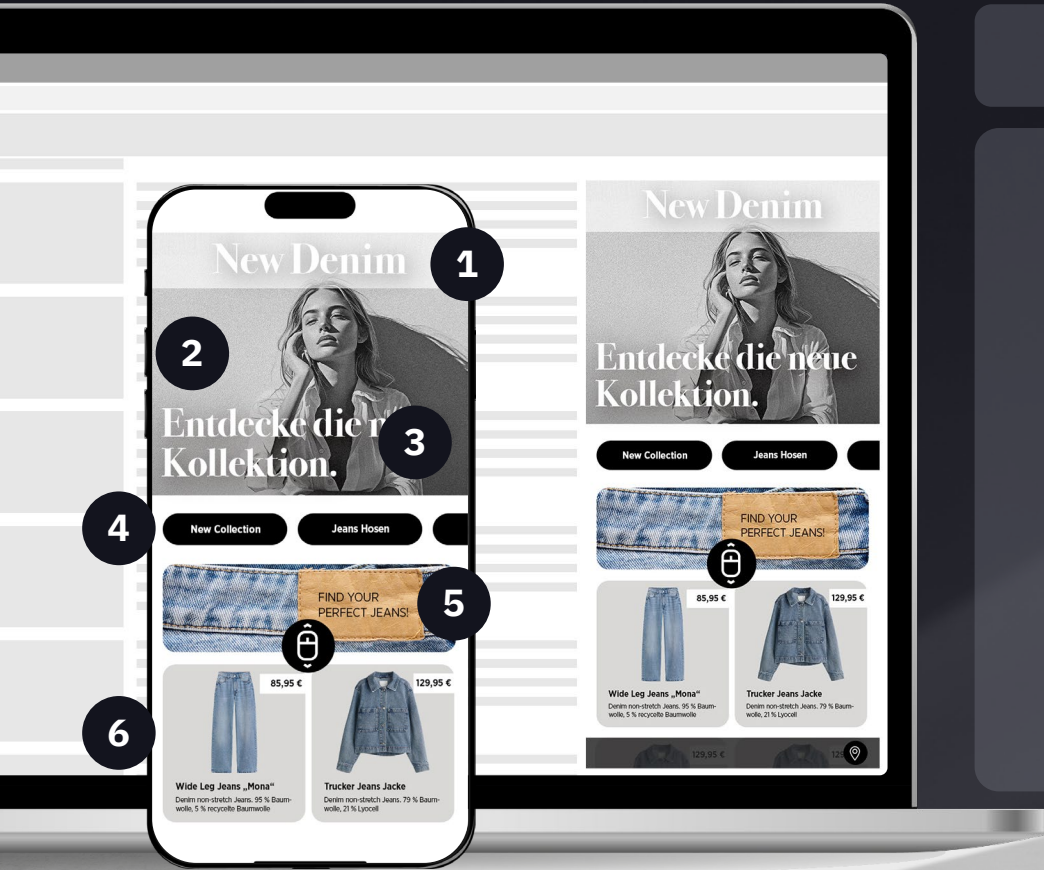

YOC RETAIL MEDIA GALLERY