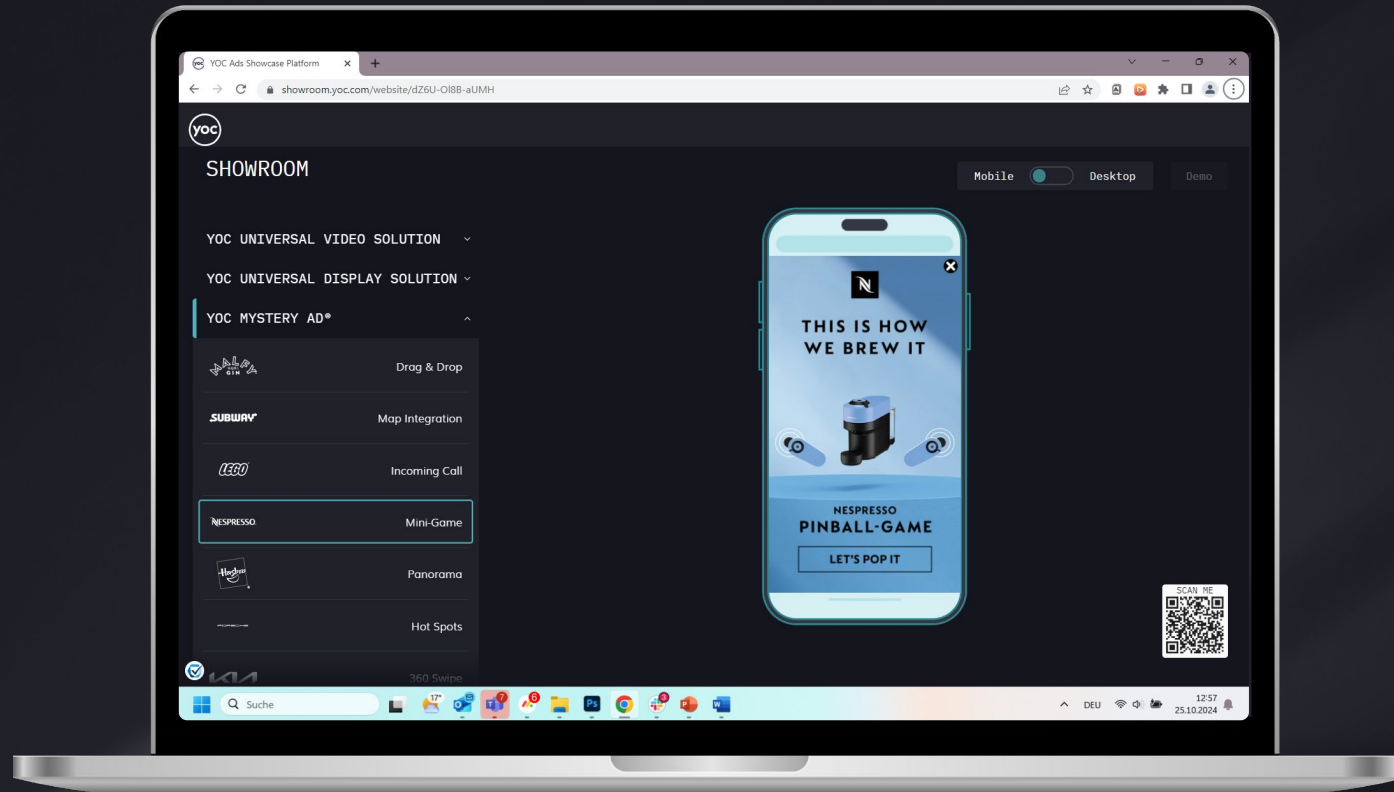

SHOWCASES & SHOWROOM

YOC HIGHLIGHTS ENTDECKEN!