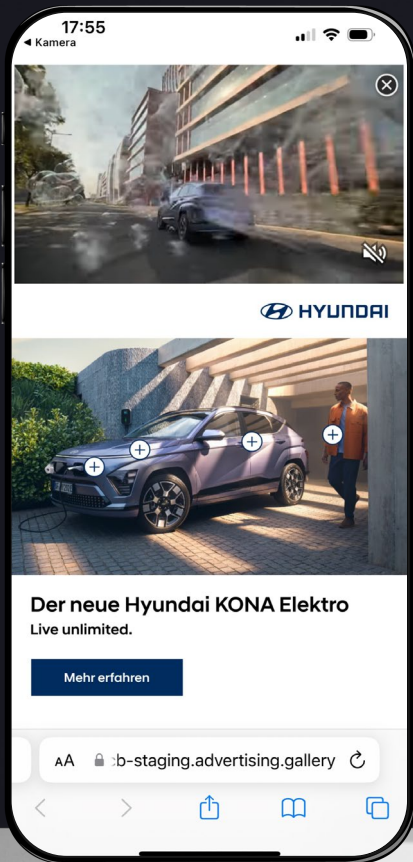

YOC MYSTERY AD® - HOTSPOTS

VISUALS

Photoshop File (.psd) / Figma

640x960px

With Smartobjects and HD Visuals

[TEMPLATE HERE!](#)

Layer effects cannot be applied!

Hotspot Icons
Hotspot Content: Images / Video / etc.

TEXT & WORDINGS

Font Files (OTF / TTF)

Ad Texts (Headline, Subline,
etc.)

CTA Wording

Texts for Hotspot
Information

CI

CI Specifications

Brand Logo

If possible
Sample Banners
and Storyboard

OPTIONAL VIDEO

MP4 / MOV

16:9 / 9:16 / 1:1

HD Quality

Max. 30 Sec.
(Recommended
15 Sec.)

Timings &
Delivery