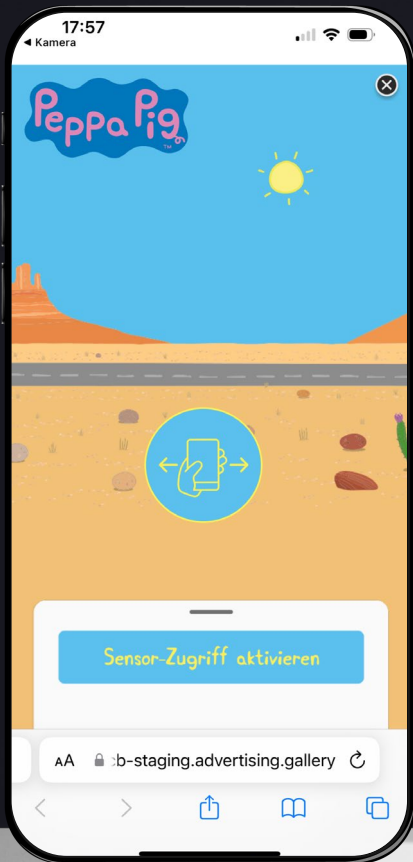

16:9 / 9:16 / 1:1

HD Quality

Max. 30 Sec.
(Recommended
15 Sec.)

Timings & Delivery

FORMATS & SPECIFICATIONS

YOC MYSTERY AD® - PANORAMA*

VISUALS

Photoshop File (.psd) / Figma

640x960px

With Smartobjects and HD Visuals

[TEMPLATE HERE!](#)

Layer effects cannot be applied!

Panorama Image – min. 1000px
and max. 2000px wide;
If necessary other objects, which should
be placed on the panorama