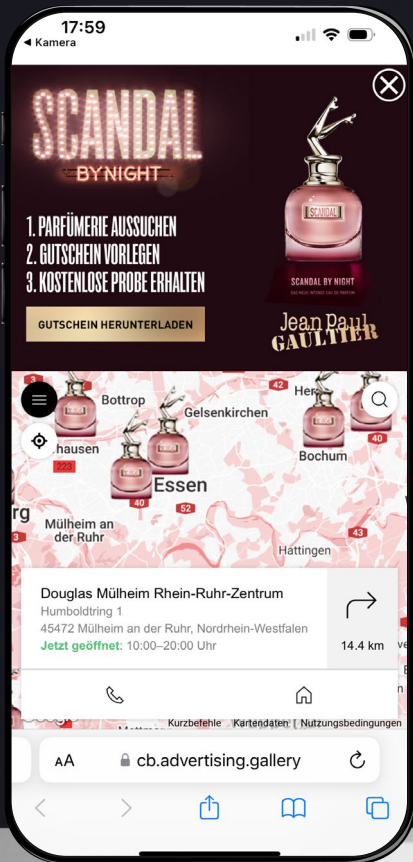

YOC MYSTERY AD® - MAP INTEGRATION*

VISUALS

Photoshop File (.psd) / Figma
640x960px
With Smartobjects and HD Visuals
[TEMPLATE HERE!](#)
Layer effects cannot be applied!

If necessary Location Pins

TEXT & WORDINGS

Font Files (OTF / TTF)
Ad Texts (Headline, Subline, etc.)
CTA Wording
Store Locations:
[TEMPLATE HERE!](#)

CI

CI Specifications
Brand Logo
If possible
Sample Banners and Storyboard

OPTIONAL VIDEO

MP4 / MOV
16:9 / 9:16 / 1:1
HD Quality
Max. 30 Sec.
(Recommended 15 Sec.)

Timings & Delivery