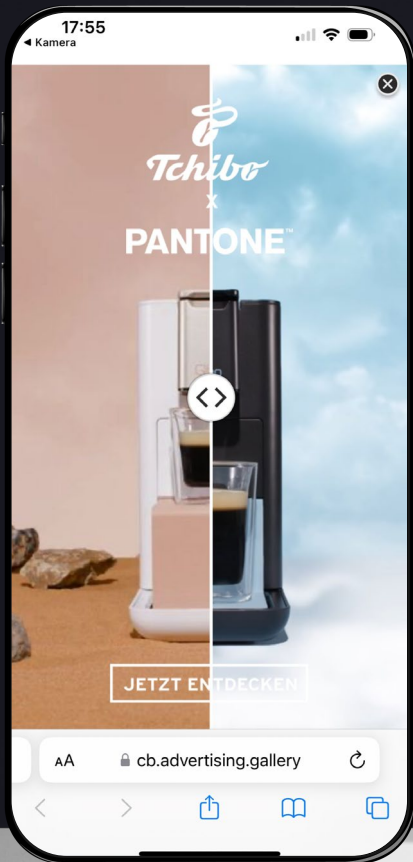

FORMATS & SPECIFICATIONS

YOC MYSTERY AD® - SLIDER

VISUALS

Photoshop File (.psd) / Figma
640x960px
With Smartobjects and HD Visuals
[TEMPLATE HERE!](#)
Layer effects cannot be applied!

Image before / after
or image left / right

TEXT & WORDINGS

Font Files (OTF / TTF)
Ad Texts (Headline, Subline,
etc.)
CTA Wording

CI

CI Specifications
Brand Logo
If possible
Sample Banners
and Storyboard

OPTIONAL VIDEO

MP4 / MOV
16:9 / 9:16 / 1:1
HD Quality
Max. 30 Sec.
(Recommended
15 Sec.)

Timings & Delivery