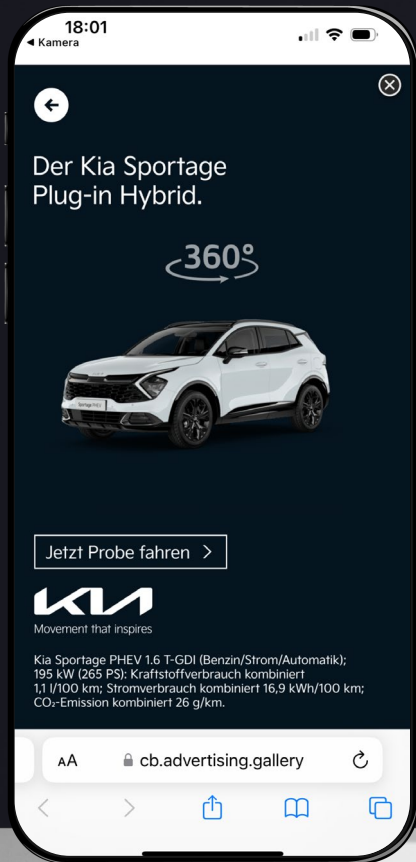

Shake

Slider

Story

Swipe / Tap

Tune

Wipe Away

FORMATS & SPECIFICATIONS

YOC MYSTERY AD® - 360 SWIPE